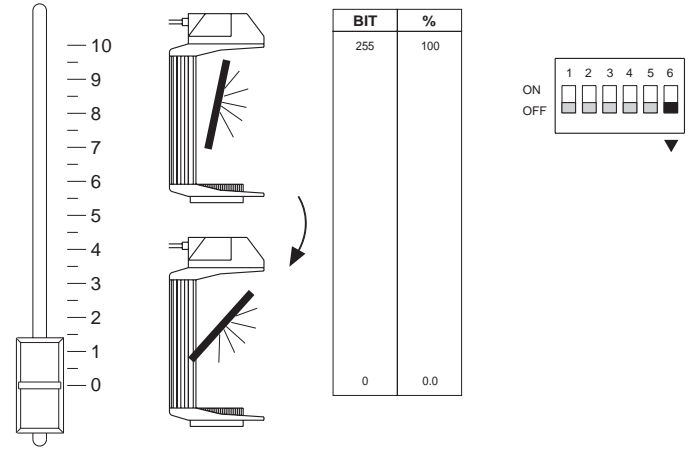

ON OFF

EXPANDED

• DIMMER/STOPPER/STROBE - channel 4

• PAN - channel 5

Operation with option 5 OFF

Operation with option 5 ON

• TILT - channel 6

Operation with option 6 OFF

Operation with option 6 ON

• GOBO SELECTION (8 channel operation) - channel 7

• GOBO ROTATION (8 channel operation) - channel 8