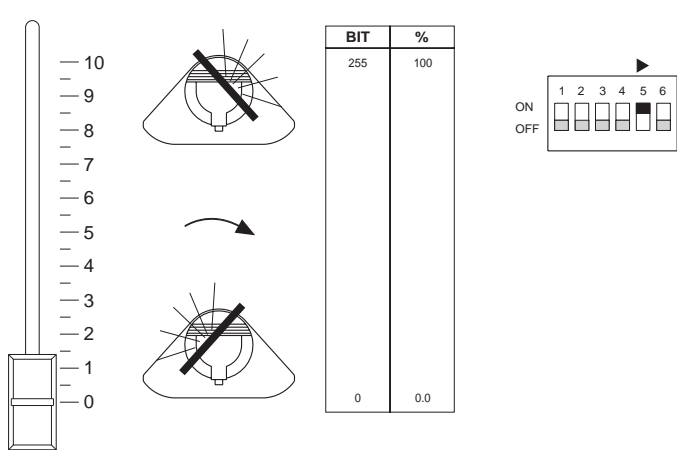

ON OFF

EXPANDED

• DIMMER/STOPPER/STROBE - channel 4

• PAN - channel 5

Operation with option 5 OFF

Operation with option 5 ON

• TILT - channel 6

Operation with option 6 OFF

Operation with option 6 ON

• GOBO SELECTION (8 channel operation) - channel 7

• GOBO ROTATION (8 channel operation) - channel 8