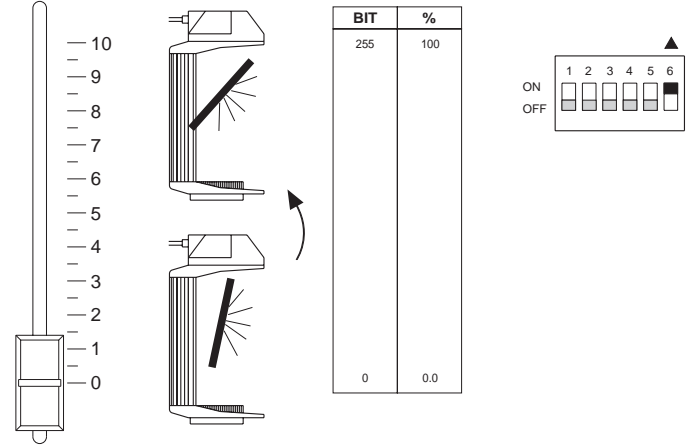

ON OFF

EXPANDED

• DIMMER/STOPPER/STROBE - channel 4

• PAN - channel 5

Operation with option 5 OFF

Operation with option 5 ON

• TILT - channel 6

Operation with option 6 OFF

Operation with option 6 ON

• GOBO SELECTION (8 channel operation) - channel 7

• GOBO ROTATION (8 channel operation) - channel 8