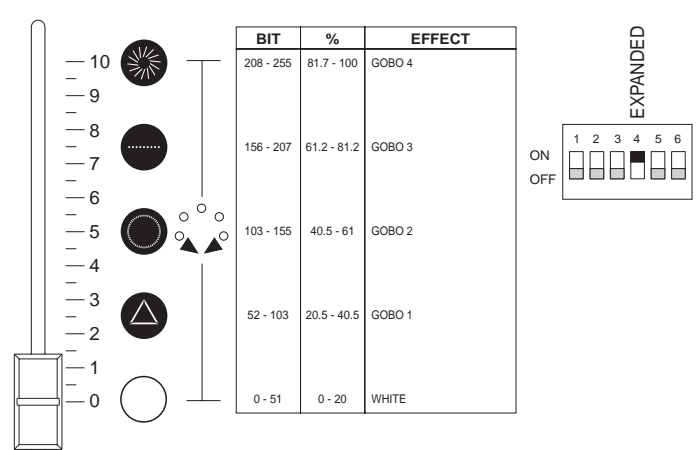

ON OFF

EXPANDED

• DIMMER/STOPPER/STROBE - channel 4

• PAN - channel 5

Operation with option 5 OFF

Operation with option 5 ON

• TILT - channel 6

Operation with option 6 OFF

Operation with option 6 ON

• GOBO SELECTION (8 channel operation) - channel 7

• GOBO ROTATION (8 channel operation) - channel 8