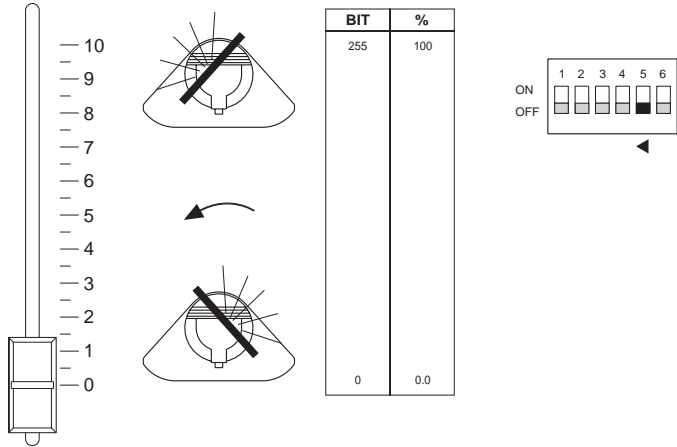

ON OFF

EXPANDED

• DIMMER/STOPPER/STROBE - channel 4

• PAN - channel 5

Operation with option 5 OFF

Operation with option 5 ON

• TILT - channel 6

Operation with option 6 OFF

Operation with option 6 ON

• GOBO SELECTION (8 channel operation) - channel 7

• GOBO ROTATION (8 channel operation) - channel 8