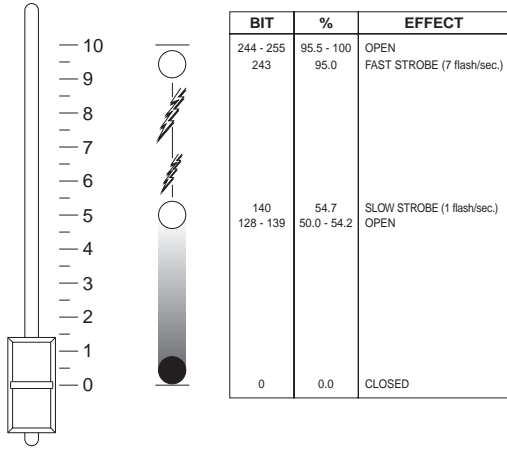

ON OFF

NORMAL

Operation with option 1 ON (option 2 OFF)

BIT	%	EFFECT
255	100	FAST ROTATION (300 rpm)
128	50.0	SLOW ROTATION (10 rph)
120 - 127	47.0 - 49.7	PINK + WHITE
112 - 119	44.0 - 46.7	PINK
104 - 111	41.0 - 43.7	BLUE + PINK
96 - 103	37.5 - 40.5	BLUE
88 - 95	34.2 - 37.0	ORANGE + BLUE
80 - 87	31.2 - 34.0	ORANGE
72 - 79	28.2 - 31.0	GREEN + ORANGE
64 - 71	25.0 - 28.0	GREEN
56 - 63	22.0 - 24.7	VIOLET + GREEN
48 - 55	18.7 - 21.7	VIOLET
40 - 47	15.5 - 18.2	YELLOW + VIOLET
32 - 39	12.5 - 15.0	YELLOW
24 - 31	9.5 - 12.0	RED + YELLOW
16 - 23	6.2 - 9.0	RED
8 - 15	3.2 - 6.0	WHITE + RED
0 - 7	0.0 - 3.0	WHITE

ON OFF

• C.T.C./PRISM/FROST SELECTION (8 channel operation) - channel 3

BIT	%	EFFETTO
208 - 255	81.7 - 100	FROST
156 - 207	61.2 - 81.2	PRISM
104 - 155	41.0 - 61.0	COLD FILTER
52 - 103	20.5 - 40.5	WARM FILTER
0 - 51	0.0 - 20.0	WHITE

ON OFF

EXPANDED

• DIMMER/STOPPER/STROBE - channel 4

• PAN - channel 5

Operation with option 5 OFF

Operation with option 5 ON

• TILT - channel 6

Operation with option 6 OFF